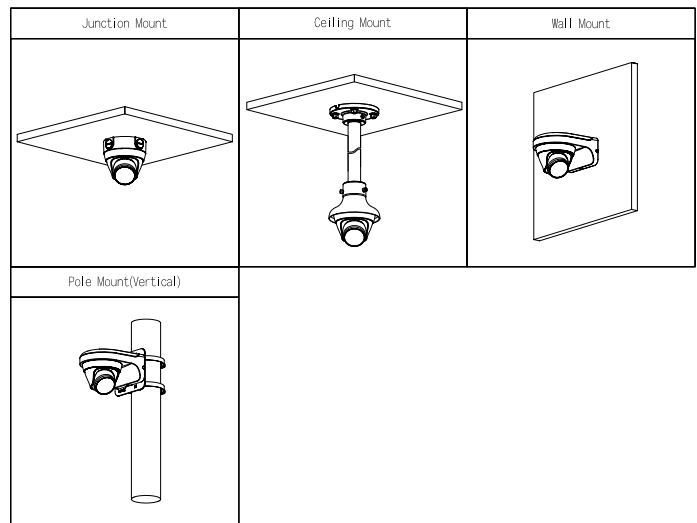

Environment

Operating Temperature	-40 °C to +60 °C (-40 °F to 140 °F)
Operating Humidity	≤ 95%
Storage Temperature	-40 °C to +60 °C (-40 °F to 140 °F)
Protection	IP67

Structure

Casing	Inner core: Metal + plastic Cover: Plastic Decoration ring: Plastic Pedestal: Plastic
Product Dimensions	85.5 mm × Φ109 mm (3.37" × Φ4.29")
Net Weight	0.24 kg (0.53 lb)
Gross Weight	0.37 kg (0.82 lb)

Ordering Information

Type	Model	Description
2 MP Camera	DH-IPC-HDW1239T1-LED-S4	2 MP Entry Full-color Fixed-focal Bullet Network Camera
Accessories (Optional)	PFA136	Junction Box
	PFB203W+PFA152-E	Pole Mount Bracket
	PFB203W	Wall mount Bracket
	PFA106+PFB220C	Ceiling Mount Bracket
	PFM321D	12 VDC 1A Power Adapter
	LR1002-1ET/1EC	Single-port Long Reach Ethernet over Coax Extender
	PFM900-E	Integrated Mount Tester

Accessories

Optional:

PFM900-E
Integrated Mount Tester