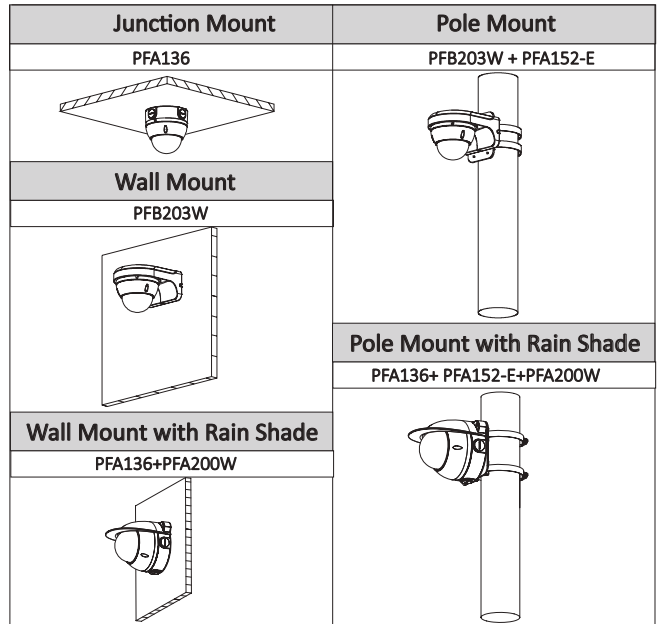

Construction

Casing	Metal
Dimensions	Φ109.9mm × 81mm (4.33" × 3.19")
Net Weight	0.34Kg (0.75lb)
Gross Weight	0.47Kg (1.04lb)

Ordering Information

Type	Part Number	Description
4MP camera	DH-IPC-HDBW1431EP-0280B	4MP WDR IR Mini-Dome Network Camera, 2.8mm, PAL
	DH-IPC-HDBW1431EN-0280B	4MP WDR IR Mini-Dome Network Camera, 2.8mm, NTSC
	IPC-HDBW1431EP-0280B	4MP WDR IR Mini-Dome Network Camera, 2.8mm, PAL
	IPC-HDBW1431EN-0280B	4MP WDR IR Mini-Dome Network Camera, 2.8mm, NTSC
	DH-IPC-HDBW1431EP-0360B	4MP WDR IR Mini-Dome Network Camera, 3.6mm, PAL
	DH-IPC-HDBW1431EN-0360B	4MP WDR IR Mini-Dome Network Camera, 3.6mm, NTSC
	IPC-HDBW1431EP-0360B	4MP WDR IR Mini-Dome Network Camera, 3.6mm, PAL
	IPC-HDBW1431EN-0360B	4MP WDR IR Mini-Dome Network Camera, 3.6mm, NTSC
Accessories (optional)	PFA136	Junction box
	PFB203W	Wall mount
	PFA152-E	Pole mount
	PFA200W	Rain shade

Accessories

Optional:

Dimensions (mm/inch)