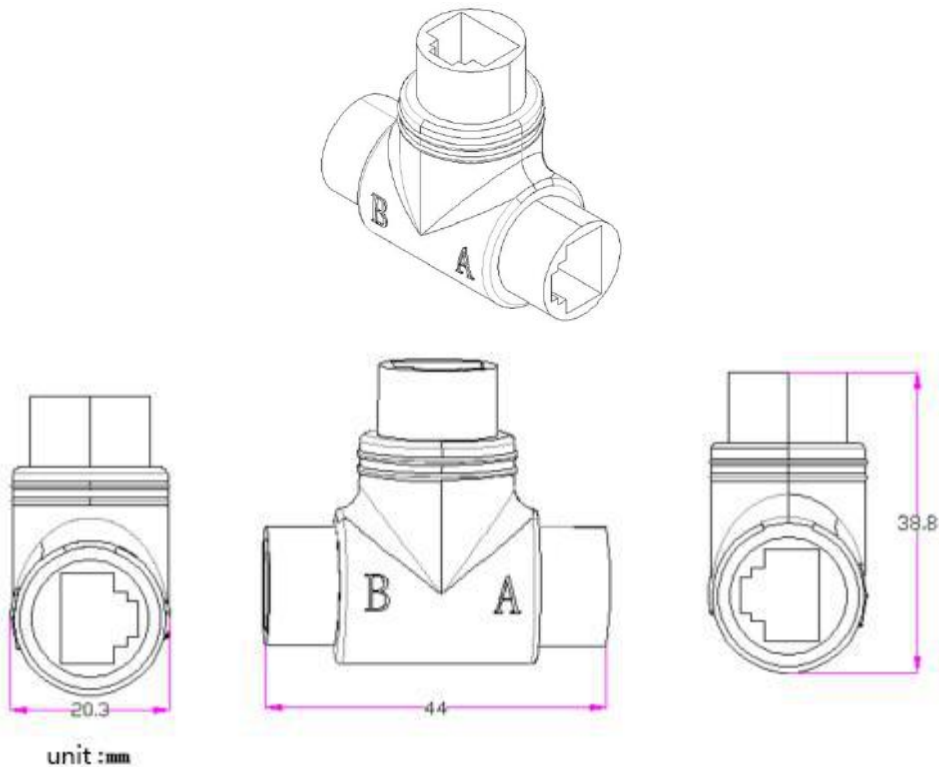

HR-POESSC

1. Production Introduction

RJ45-012 is a 8-core network can be divided into two 4-core 1236 network and 4578 network link tee connector to meet the needs of some non-standard network wiring on the market; at the same time, this tee connector fits with our network cable tee connector, which can realize a network cable and transmit two hundred-megabit network signals at the same time.

2. Product appearance and size

3. Product electrical connection diagram

Connection mode: Port C is an 8-core network cable port, Port A and Port B are each 4-core network cable port split from Port C. The electrical connection is as follows.

4. Product application diagram