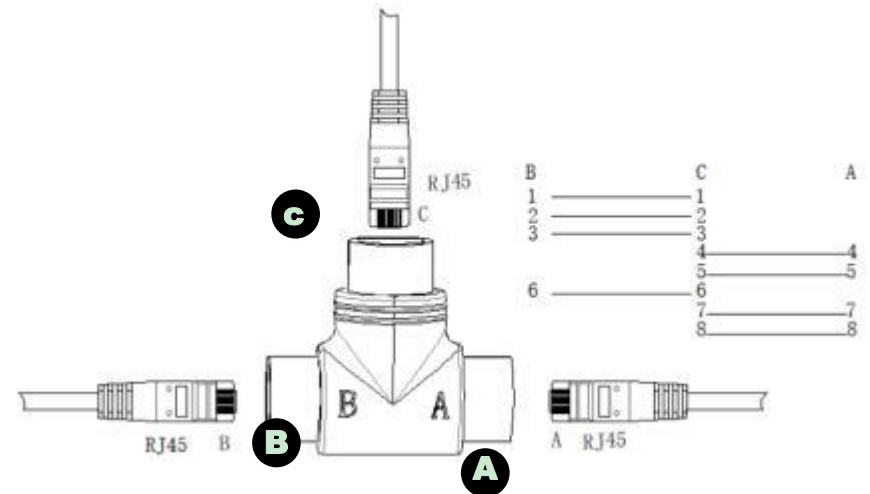

HR-POESSC

1. Production Introduction

RJ45-012 is a 8-core network can be divided into two 4-core 1236 network and 4578 network link tee connector to meet the needs of some non-standard network wiring on the market; at the same time, this tee connector fits with our network cable tee connector, which can realize a network cable and transmit two hundred-megabit network signals at the same time.

Connect the matching waterproof kit, in the outdoor can achieve the effect of moisture and rain, for your grid wiring to save labor and material costs, is the ideal choice for you to choose non-standard network devices.

2. Product appearance and size

3. Product electrical connection diagram

Connection mode: Port C is an 8-core network cable port, Port A and Port B are each 4-core network cable port split from Port C. The electrical connection is as follows.

4. Product application diagram